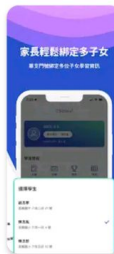

數位校園・溝通應援

校園大小事都在App上

CSchool 微校園 APP 安裝登入指南

Step 1

請以手機掃描下方QR code
或於App商店搜尋「CSchool」或「微校園」

Step 2

請安裝 「CSchool-微校園」App

The screenshot shows the App Store page for the CSchool-微校園 app. At the top, the app icon is a blue square with two interlocking loops (one green, one white). The title is "CSchool-微校園" and the developer is "Stern Information". Below the title, it says "超過 500 次下載次數" (Over 500 downloads) and "3+ 3 歲以上" (3+ 3 years and older). A large blue button labeled "安裝" (Install) is prominent, with a dropdown arrow on the right. Below the button, it says "在手機上安裝。" (Install on iPhone). Underneath, there are three device selection buttons: "手機" (iPhone) with a checkmark, "Chromebook", and "平板電腦" (iPad). Below these are four preview cards showing app features: "親師生校園資訊共享", "家長相對綁定多子女", "學習歷程輕鬆查詢", and "數位校園・溝通便捷". At the bottom, there is a section titled "關於這個應用程式" (About this app) with a right-pointing arrow, and a sub-section "雲端校園，親師共享" (Cloud campus, teacher-parent sharing) with a "教育" (Education) category button.

CSchool-微校園

Stern Information

超過 500 次
下載次數

3+
3 歲以上

安裝

在手機上安裝。

✓ 手機

Chromebook

平板電腦

關於這個應用程式

雲端校園，親師共享

教育

Step 3

安裝完成，請開啟App

Step 4

進入App,
請選擇學校所屬縣市

The screenshot shows the CSchool app interface. At the top center is the CSchool logo, which consists of two interlocking loops (one light blue, one teal) followed by the text "CSchool". Below the logo is a light pink header area with the title "選擇學校所屬縣市" (Select the county/city of the school). Underneath, there are three selection options, each on a separate line with a horizontal separator below it: "基隆市" (Keelung City) with a blue checkmark to its right, "臺中市" (Taichung City), and "思騰資訊" (SITEN Information). At the bottom of the screen is a large blue rounded rectangular button with the white text "繼續" (Continue).