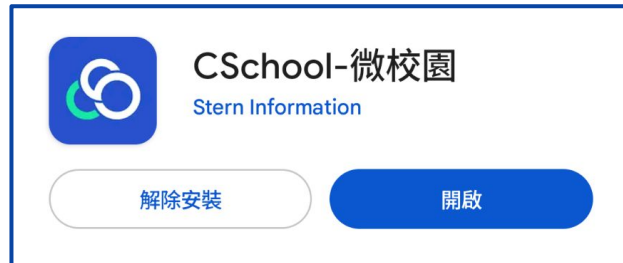

平板電腦

關於這個應用程式

雲端校園，親師共享

教育

Step 3

安裝完成，請開啟App

Step 4

進入App,
請選擇學校所屬縣市

The screenshot shows the CSchool app interface. At the top center is the CSchool logo, which consists of two interlocking loops (one light blue, one teal) followed by the text "CSchool". Below the logo is a light pink header area with the title "選擇學校所屬縣市" (Select the county/city of the school). Underneath, there are three selection options, each on a separate line with a horizontal separator below it: "基隆市" (Keelung City) with a blue checkmark to its right, "臺中市" (Taichung City), and "思騰資訊" (SITEN Information). At the bottom of the screen is a large blue rounded rectangular button with the white text "繼續" (Continue).