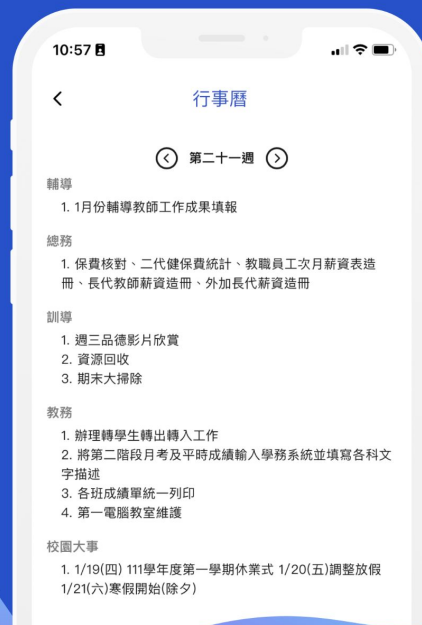

數位校園・溝通應援

校園大小事都在App上

CSchool 微校園 APP 安裝登入指南

Step 1

請以手機掃描下方QR code
或於App商店搜尋「CSchool」或「微校園」

Step 2

請安裝 「CSchool-微校園」App

The screenshot shows the App Store page for the CSchool-微校園 app. At the top, the app icon is a blue square with two interlocking loops (one green, one white). The title is "CSchool-微校園" and the developer is "Stern Information". Below the title, it says "超過 500 次下載次數" (Over 500 downloads) and "3+ 3 歲以上" (3+ 3 years and older). A large blue button labeled "安裝" (Install) is prominent, with a dropdown arrow on the right. Below the button, it says "在手機上安裝。" (Install on iPhone). Underneath, there are three device selection buttons: "手機" (iPhone) with a checkmark, "Chromebook", and "平板電腦" (iPad). Below these are four preview cards showing app features: "親師生校園資訊共享", "家長相對綁定多子女", "學習歷程輕鬆查詢", and "數位校園・溝通便捷". At the bottom, there is a section titled "關於這個應用程式" (About this app) with a right-pointing arrow, and a sub-section "雲端校園，親師共享" (Cloud campus, teacher-parent sharing) with a "教育" (Education) category button.