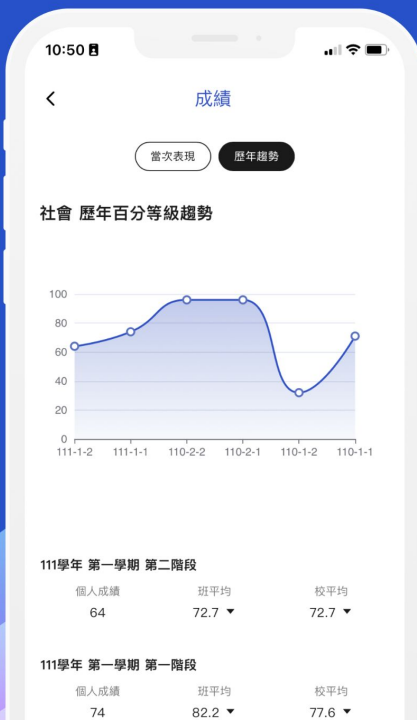

趙念寧

思騰國中 八年二班 21 號

陳念胤

思騰國小 六年一班 4 號

陳念群

思騰國小 六年五班 12 號

學習歷程輕鬆查詢

家長隨時掌握學生學習表現與在校狀況

數位校園・溝通應援

校園大小事都在App上

CSchool 微校園 APP 安裝登入指南

Step 1

請以手機掃描下方QR code
或於App商店搜尋「CSchool」或「微校園」

Step 2

請安裝 「CSchool-微校園」App

The screenshot shows the App Store page for the CSchool-微校園 app. At the top, the app icon is a blue square with two interlocking loops (one green, one white). The title is "CSchool-微校園" and the developer is "Stern Information". Below the title, it says "超過 500 次下載次數" (Over 500 downloads) and "3+ 3 歲以上" (3+ 3 years and older). A large blue button labeled "安裝" (Install) is prominent, with a dropdown arrow on the right. Below the button, it says "在手機上安裝。" (Install on iPhone). Underneath, there are three device selection buttons: "手機" (iPhone) with a checkmark, "Chromebook", and "平板電腦" (iPad). Below these are four preview cards showing app features: "親師生校園資訊共享", "家長相對綁定多子女", "學習歷程輕鬆查詢", and "數位校園・溝通便捷". At the bottom, there is a section titled "關於這個應用程式" (About this app) with a right-pointing arrow, and a sub-section "雲端校園，親師共享" (Cloud campus, teacher-parent sharing) with a "教育" (Education) category button.